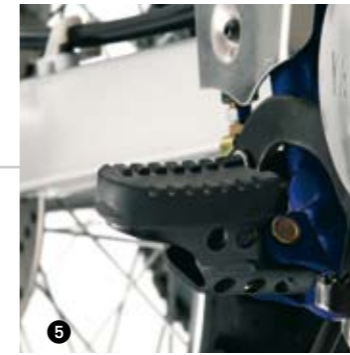

5 Rubber Footrest
BLACK
1D0-W7413-00-00

6 Disc Protector
BLACK
1D0-W5715-00-00