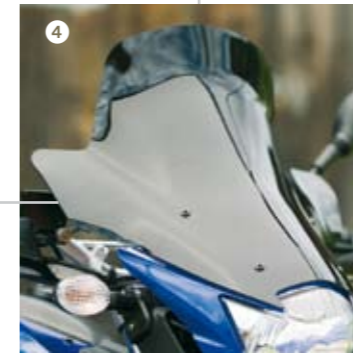

Wind Deflector

Tüv-approved.

LIGHT BLUE

- ① Short type
  5VK-W0710-00-01
- ② Long type
  5VK-W0710-10-01

SMOKED

- ③ Short type
  5VK-W0710-20-01
- ④ Long type
  5VK-W0710-30-01