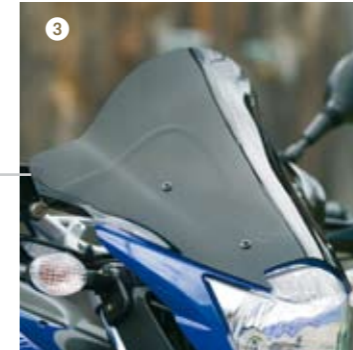

Wind Deflector

Tüv-approved.

LIGHT BLUE

- ① Short type
  5VK-W0710-00-01
- ② Long type
  5VK-W0710-10-01

SMOKED

- ③ Short type
  5VK-W0710-20-01
- ④ Long type
  5VK-W0710-30-01