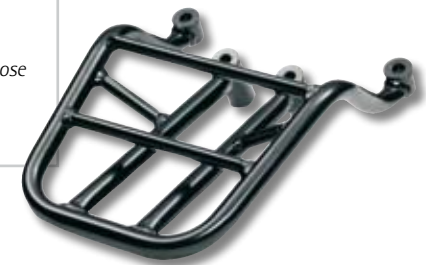

6 Luggage Carrier

1. Maximum load limit 5kg.
   - Black metallic tube multi-purpose carrier.
2. 5GJ-W0736-00-00