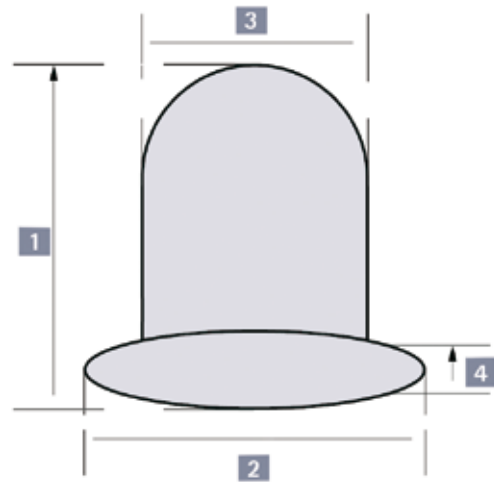

2

3

34

Windshield Dimensions

Windshield Dimensions

Model	Part Number	Description	Dimensions (mm) see diagram			
			1	2	3	4
X-City 250	5B2-W0710-00-00	Windshield Tall	696	926	n/a	n/a
X-MAX 250	1C0-W0710-00-00	Windshield Tall	480	380	n/a	n/a
X-MAX 250	1C0-W0717-00-00	Sportscreen Smoked	220	400	n/a	n/a
Majesty 250	5GM-W0710-30-00	Windshield Tall with Air-grill	730	660	440	120
Versity XC300	5SE-W0710-11-01	Windshield Tall, Clear	720	790	500	240
Majesty 400	5RU-W0710-10-00	Windshield Tall	750	640	390	380
Majesty 400	5RU-W0717-00-00	Sportscreen Smoked	460	430	n/a	n/a
T-MAX	5GJ-W0710-10-00	Windshield Tall, Clear	700	460	n/a	n/a
T-MAX	5GJ-W0717-00-00	Sportscreen Smoked	460	460	n/a	n/a
T-MAX Black Max	5GJ-W0717-10-00	Sportscreen Black Max	460	460	n/a	n/a
T-MAX '08	4B5-W0717-00-00	Sport Screen Smoked	660	480	n/a	n/a