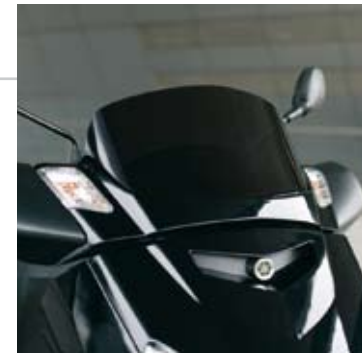

7 Knuckle Visor Set
1C0-W0748-00-00

6 Luggage Carrier
1C0-W0736-00-00

8 Saddle Cover
(Rain Protection)
5GJ-W0702-00-00

400cc

Majesty 400

1

1 Tall Windshield

- Polycarbonate.
 - Height: 750mm.
- 5RU-W0710-10-00