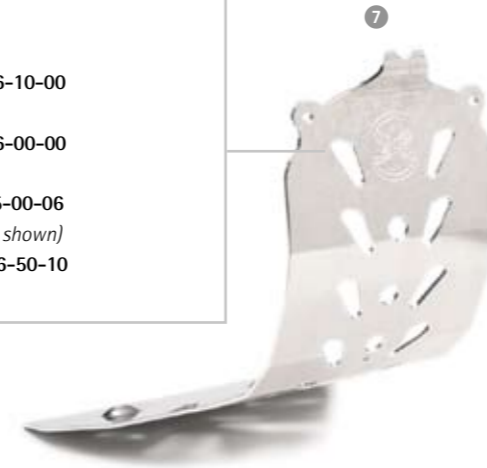

YZ85

- 8
'08
5PA-W0746-00-00
'03-'07
END-W0746-50-00

Bolt-On Protection

Radiator Guards

The best way to protect your bike's cooling system from accidental damage is by fitting our Radiator Guards. Their lightweight design helps prevent your radiators from being crushed by side impacts or being bent backwards – and they will not affect the flow of cooling air.