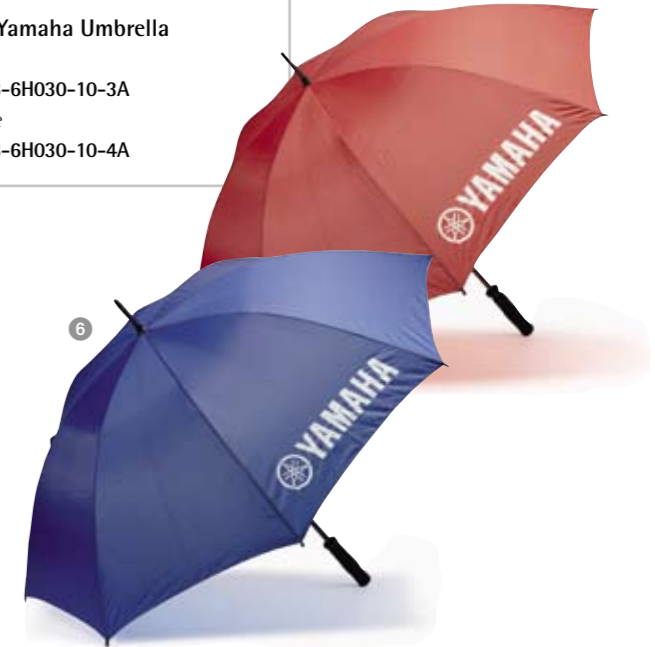

5 Yamaha Pit Stool

Blue/Black/White
YMD-10000-10-BL
Red/Black/White
YMD-10000-00-RD

6 Yamaha Umbrella

Red
N08-6H030-10-3A
Blue
N08-6H030-10-4A

3

3 Yamaha Sticker Sheet
N08-6L030-00-4A

4 Racing Fleece Blanket