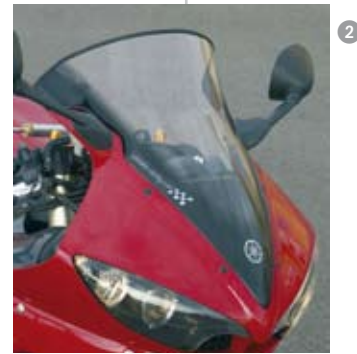

2 Sport Screen TUVNORD

Tuv-approved.

- Length: standard screen +35mm.

SMOKE WITH SILVER SILK PRINT

5SL-W0710-00-00

BLUE WITH BLACK SILK PRINT

5SL-W0710-10-00

RED WITH BLACK SILK PRINT

5SL-W0710-20-00

*Smoke with Yamaha-Racing.com
logo in black print.*

5SL-W0710-01-00