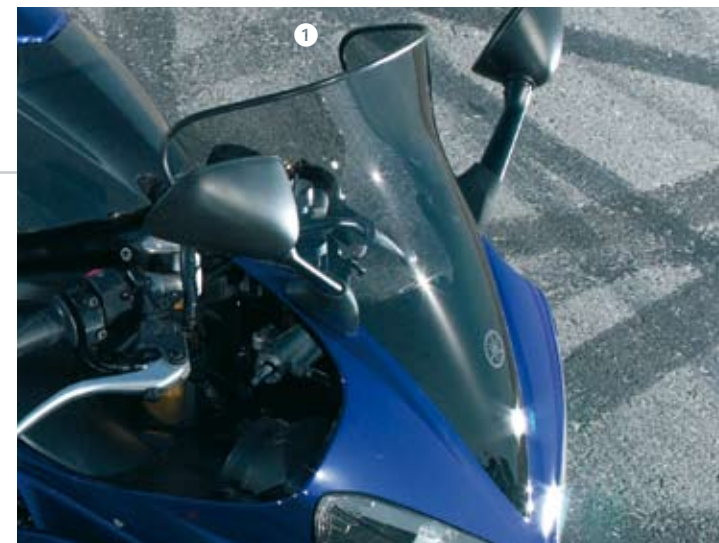

1 Sport Screen TÜV NORD (45mm up)

Tüv-approved.

SMOKE

4C8-W0710-00-00

BLUE

4C8-W0710-10-00

RED

4C8-W0710-20-00

2 Double Bubble Screen TÜV NORD (30mm up)

Tüv-approved.

CLEAR

4C8-W0710-30-00

SMOKE

4C8-W0710-40-00

BLUE

4C8-W0710-50-00

RED

4C8-W0710-60-00