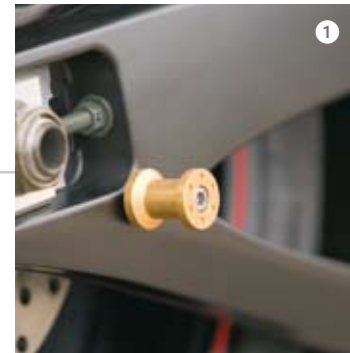

9 TF City Tankbag
Soft tankbag with flexible bottom and easy fixation.
YMD-20010-95-50

Supersport

**Spools &
Sliders**

Spools for all R1 and R6 models

1 Swing Arm Spool Set-Racing

ALUMINIUM
YMD-20025-00-00
BLUE ANODISED
YMD-20025-10-00
RED ANODISED
YMD-20025-20-00
GOLD ANODISED
YMD-20025-30-00