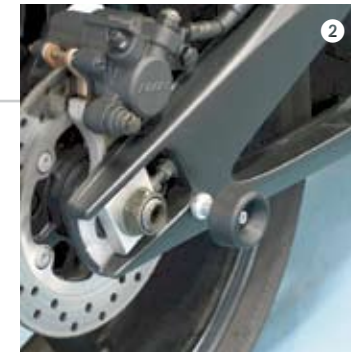

3 Cover R1 Red
Cut to (tight) fit R1 2004.>
RED
YMD-40084-R1-RE
BLUE
YMD-40084-R1-BU

Supersport

Dust Covers

● Cover Sport
(not shown)
R1 < 2004, R6 < 2006
BLUE
YMD-40084-GE-BU
RED
YMD-40084-GE-RE