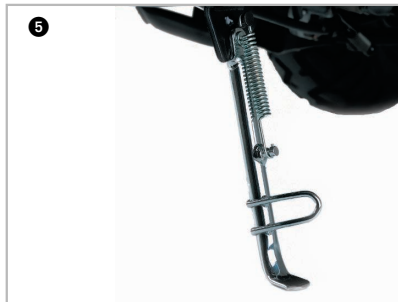

50 cc

BW'S
Original

1

BW'S Original

1 Tall Windshield
4V-W0710-10-00

2 Front Bumper
Chromed
9079Q-04471-00

3 Chromed Front Cover
9079Q-04817-00

4 Kickstarter

White 5WW-W0795-00-00
Blue 5WW-W0795-20-00
Red 5WW-W0795-30-00
Black 5WW-W0795-40-00

5 Side Stand

Black painted
4V-W0733-00-00
Chromed
4V-W0733-10-00