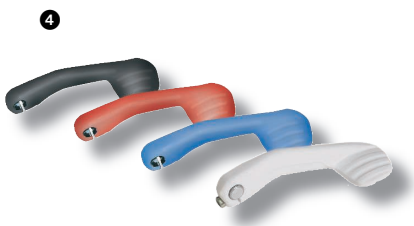

50 cc

BW'S
Original

1

BW'S Original

1 Tall Windshield
4V-W0710-10-00

2 Front Bumper
Chromed
9079Q-04471-00

3 Chromed Front Cover
9079Q-04817-00

4 Kickstarter

White 5WW-W0795-00-00
Blue 5WW-W0795-20-00
Red 5WW-W0795-30-00
Black 5WW-W0795-40-00

5 Side Stand

Black painted
4V-W0733-00-00
Chromed
4V-W0733-10-00