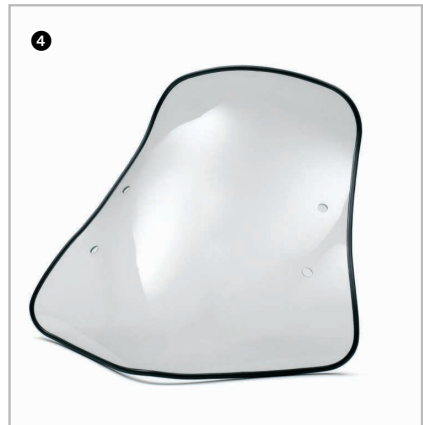

1 Sportscreen

Smoked
5RW-W0717-00-00
Fluorescent
5RW-W0717-00-10

2 Speedometer Cover

Carbon Look
5RW-W6213-00-00
Aluminium
5RW-W6213-00-10

3 Passenger Handle

Carbon Look
5RW-W4773-00-00

4 Medium-height Windshield

Clear
5RW-W0710-10-00

● Tall Windshield, Clear

(NOT SHOWN)
5RW-W0710-20-00

5 Lid below Seat

Carbon Look

5RW-W4981-00-00

Aluminium Look

5RW-W4981-10-00