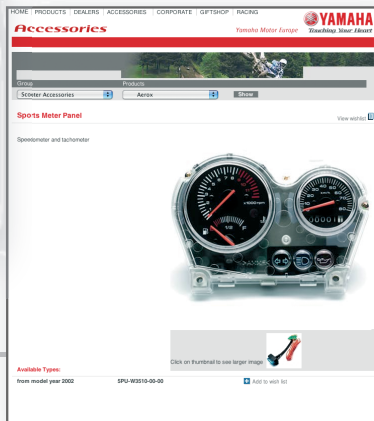

For the latest information on Yamaha genuine accessories please check out our website :

WWW.YAMAHA-MOTOR-ACC.COM