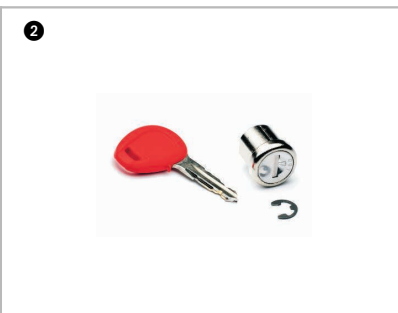

S	SC3-40141-S0-00
M	SC3-40141-M0-00
L	SC3-40141-L0-00
XL	SC3-40141-XL-00
XXL	SC3-40141-XX-00

Topcase Spare Parts & Locks

SPARE PARTS FOR 30-LITRE TOPCASE

- 1 Topcase Fixing Plate
YMD-9Z113-Z1-14
- 2 Set of Keys and Cylinder
YMD-9Z156-00-00
- 3 Assembled Hinge
YMD-Z641N-00-00