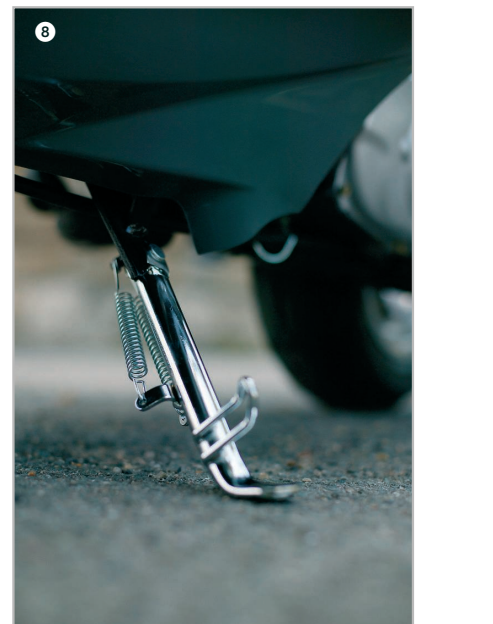

5WW-W0795-30-00

5WW-W0795-40-00

8 Side Stand

Chromed

5AD-W0733-00-00

50 cc &
100 cc

Neo's

1 Rear Guards