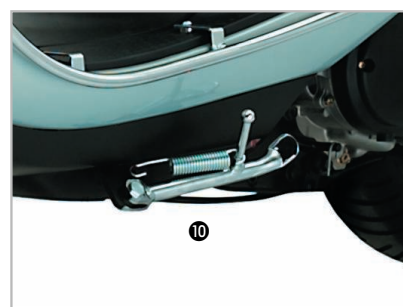

TEO'S

**7 Medium-height Windshield
(TÜV approved)**

Clear

5MF-W0710-12-00

8 Tall Windshield, Clear

5MF-W0710-02-00

9 Oil-pneumatic Shock Absorbers

5MF-H2210-00-00

10 Side Stand

Chromed

5MF-W0733-00-00

11 Side Protections

Chromed

5MF-W0740-00-00