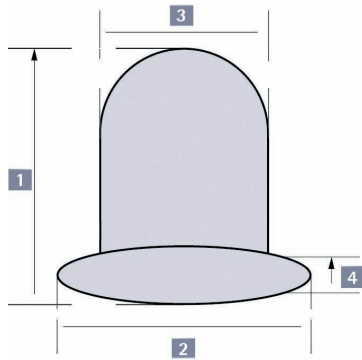

SPARE PARTS FOR 44-LITRE TOPCASE

- 1 Mounting Plate
44L-9Z113-Z1-14
- 2 Set of Keys and Cylinder
YMD-9Z156-00-00
- 3 Assembled Hinge
YMD-Z641N-00-00

Windshield Dimensions

Windshield Dimensions

Model	Part Number	Description	Dimensions (mm) see diagram			
			1	2	3	4
BW'S Original	4WV-W0710-10-00	Windshield, Tall, Clear				
BW'S NG	9079Q-04885-00	Windshield, Medium-height (TÜV approved), Clear	520	470	350	--
BW'S NG	5FX-W0710-10-00	Windshield, Tall, Clear	710	720	560	220
Cygnus X	5ML-W0710-10-00	Windshield, Medium-height (TÜV approved), Clear	560	710	400	
Cygnus X	5ML-W0710-00-00	Windshield, Tall, Clear	710	710	400	
Cygnus X	4P9-10710-00-00	Windshield, Tall, Clear	720	690	340	220
Cygnus X	4P9-10710-10-00	Windshield, Short (TÜV approved)	540	690	340	220
Cygnus	5MJ-W0710-11-00	Windshield, Medium-height (TÜV approved), Clear	520	740	490	160
Cygnus	5MJ-W0710-01-00	Windshield, Tall, Clear	715	730	465	165
Jog R/RR	5RW-W0710-10-00	Windshield, Medium-height (TÜV approved), Clear	520	470	350	--
Jog R/RR	5RW-W0710-20-00	Windshield, Tall, Clear	710	670	540	190
Why	5EU-W0710-10-00	Windshield, Tall, Clear	710	770	530	150
Slider	5JH-W0710-10-00	Windshield, Medium-height (TÜV approved), Clear	530	480	350	100
Aerox	5BR-W0710-10-00	Windshield, Tall, Clear	730	730	560	160
Neo's	5RN-W0710-10-00	Windshield, Medium-height (TÜV approved), Clear	520	470	490	160
Neo's	5RN-W0710-00-00	Windshield, Tall, Clear	680	735	500	140
Maxster	5HT-W0710-10-00	Windshield, Medium-height (TÜV approved), Clear	510	725	500	140
Maxster	5HT-W0710-00-00	Windshield, Tall, Clear	730	760	475	160
Teo's	5MF-W0710-12-00	Windshield, Medium-height (TÜV approved), Clear	540	765	500	160
Teo's	5MF-W0710-02-00	Windshield, Tall, Clear	730	760	475	160
Majesty 125	5NR-W0710-10-00	Windshield, Medium-height (TÜV approved), Clear	590	775	495	160
Majesty 125	5NR-W0710-01-30	Windshield, Tall, Clear	695	775	495	160
Xmax 125	1CO-W0710-00-00	Windshield Tall, Clear	570	380	330	--