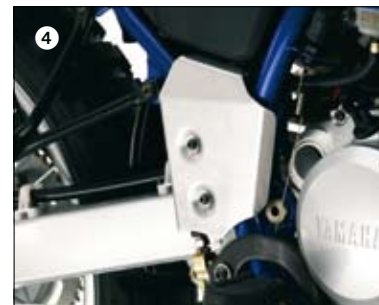

125cc
DT125R

1 Engine Skid Plate
ALUMINIUM
1D0-W0746-00-AL

2 Engine Skid Plate
BLACK POLYCARBONATE
1D0-W0746-00-PC

3 Rear Carrier
ALUMINIUM
1D0-W0736-00-AL

4 Frame Guards
ALUMINIUM
1D0-W0740-00-AL

8