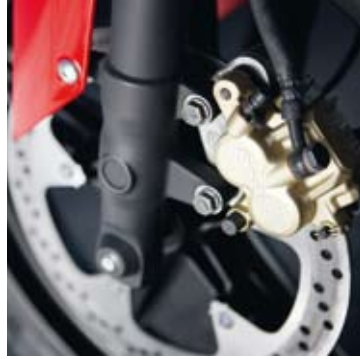

GET OUT THERE, RIGHT NOW

You will never forget your first bike, so you better make sure you start your riding life right. It's time to get on the road, time to grab the maximum fun out of life with Yamaha's 125cc motorcycles. Easy to handle in the city streets and always ready for adventures out of town. And it goes without saying that also for these bikes Yamaha has developed a line of accessories to complement it's use.

125cc

Contents

YZF-R125	6
DT125R	8
XT125R	10
TW125	10
YBR125	11

YZF-R125

YZF-R125 – CHECK THE SPEC – IT'S MORE THAN ANY OTHER 125

125s don't come any trickier than this. The YZF-R125 is shot through with technology derived from our MotoGP, World Superbike and Supersport race programmes. And then there are the bolt-ons accessories created to add another dimension to your first supersport experience. YZF-R125 – another Yamaha supersport legend.