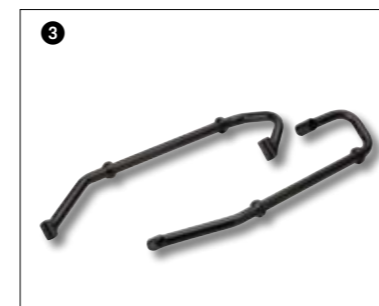

Adventure

XT660Z
Ténéré

XT660Z TÉNÉRÉ THE ART OF ADVENTURE

Yamaha's art of engineering philosophy means every interface between rider and machine has been perfected. So, you can go hard, and go long. The Ténéré name stands for adventure, for handling, poise and power to blaze trails and the build quality true two-wheeled adventurers demand. The styling is fresh, clever but above all resilient. The whole package is built to take punishment not pass it on. And when your adventures demand even more there are Yamaha's official range of Ténéré accessories, built to the same no compromise standards.