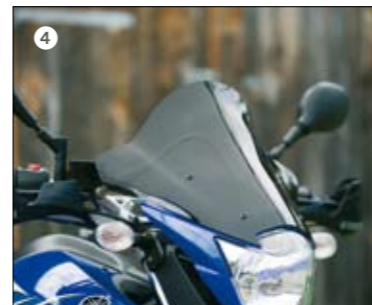

Adventure

XT660R

XT660R - ADVENTURE IS ONLY A SHORT DISTANCE AWAY

The XT660R is the tough, relentless, high-spec all-rounder that riders the world over trust. Because it's tall, slim and light that means the XT is great to explore on, but still built to survive just about everything that's thrown at it and our accessories are designed enhance that feeling with every mile you ride.

Adventure XT660R / XT660E

1

1 Luggage Carrier

Carrier includes U-Lock storage area.
Maximum load limit 5kg.
BLACK POWDER COATED STEEL
4PT-W0736-00-00

Smoked

4 Short type
5VK-W0710-20-01
5 Long type
5VK-W0710-30-01

2

Wind Deflector
Tuv-approved.
suitable until model year 2006

LIGHT BLUE

2 Short type
5VK-W0710-00-01
3 Long type
5VK-W0710-10-01

3

4

5