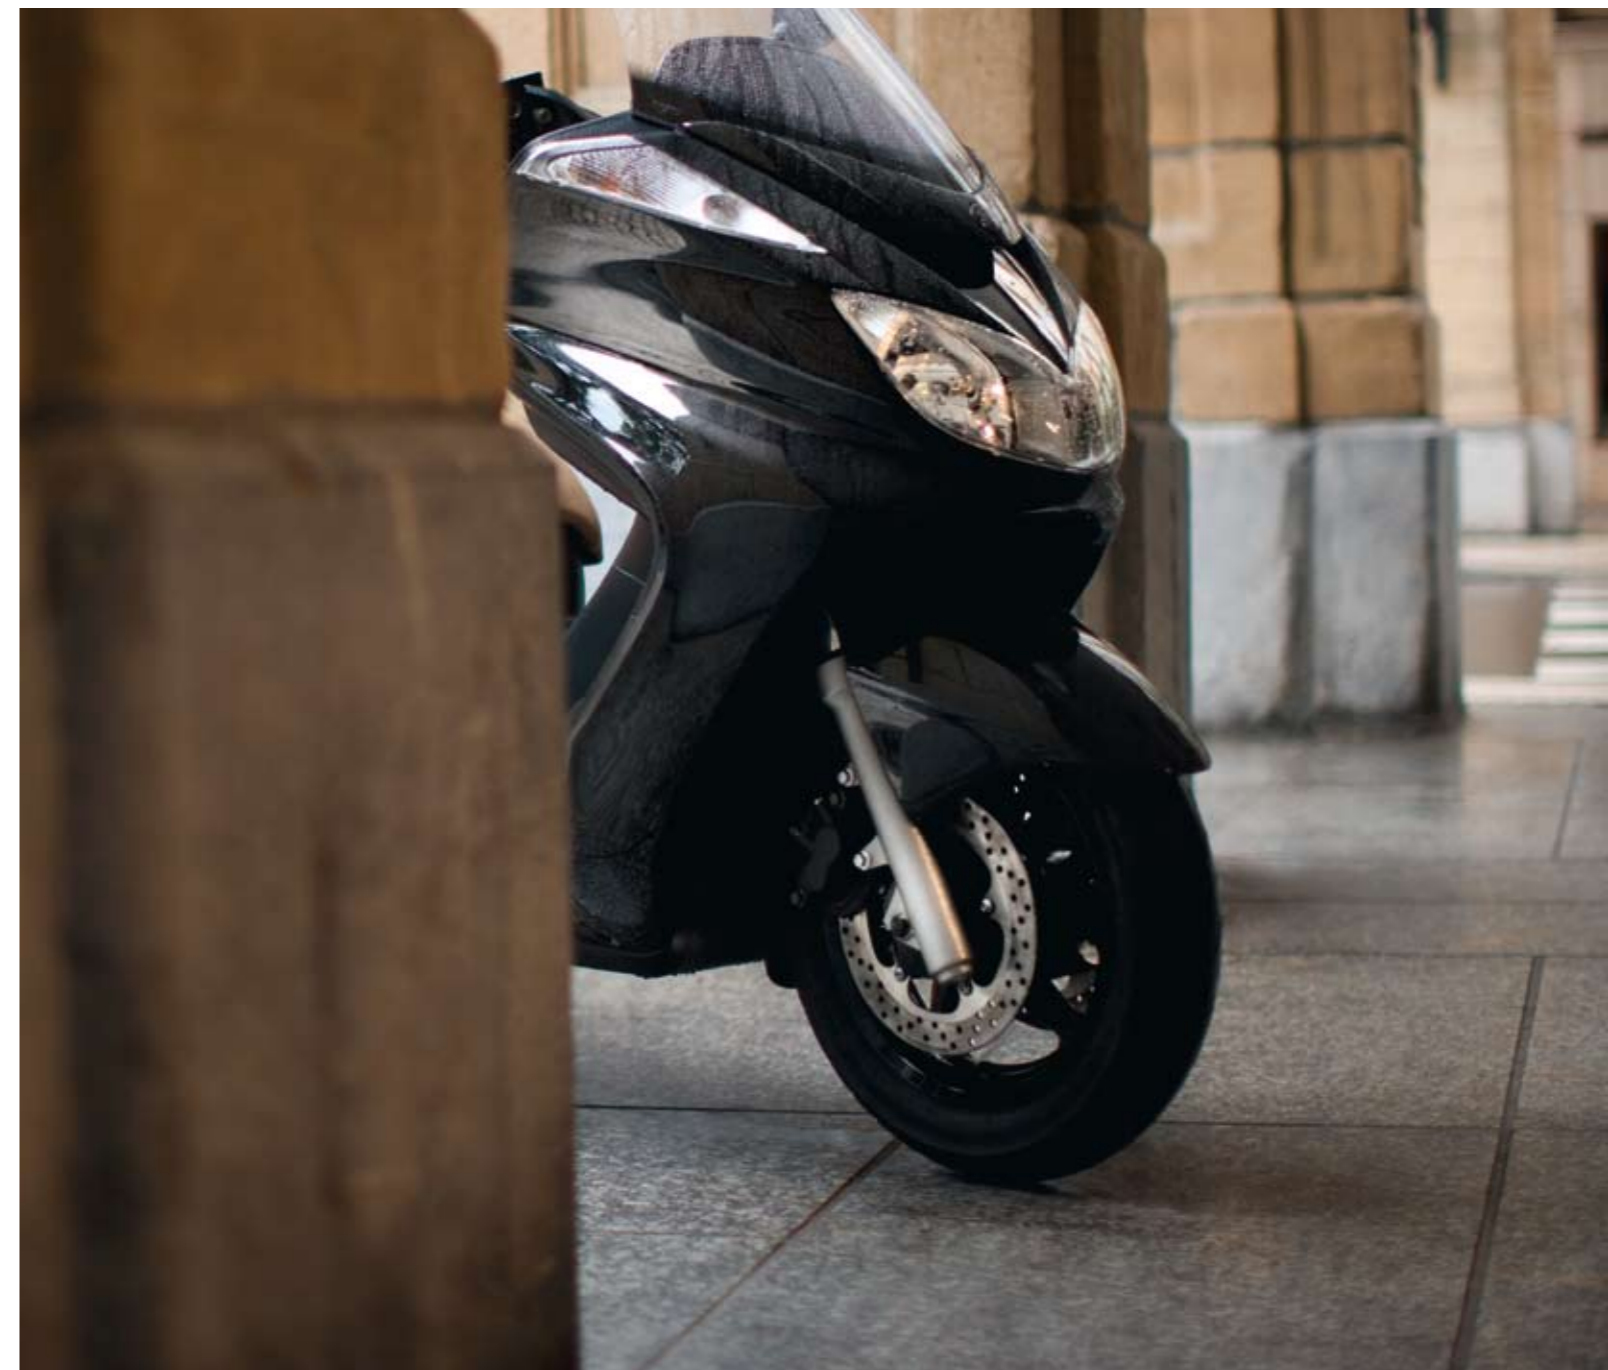

400cc MAJESTY 400

400cc MAJESTY 400

❶ Innerbag 46L Topcase YMD-20010-65-20

● Topcase hook & screws (not shown)

Required hardware to mount Topcase
with Injected carrier.
YMD-9Z835-Y0-00

❷ 46L Topcase

MATT BLACK
46L-W0754-00-00
MOON SHADOW (NMJ)
46L-W0754-25-00
COMPETITION WHITE (BWC1)
46L-W0754-20-00
STEALTH METAL (MNM1)
46L-W0754-08-00
MIDNIGHT BLACK (SMX)
46L-W0754-01-00
DIAMOND BLACK (DNMB)
46L-W0754-09-00

❸ Console Bag

1. Water repellent.
   - Two inner pockets to store your valuables.
   - Fully padded to protect your luggage.
   - Can hold one jet helmet.
2. 5B2-W0750-00-00

❹ Injected Carrier

Maximum load limit 5kg.
5RU-W0736-00-00

❺ Passenger Backrest

5RU-W0772-01-00

❻ Saddle Cover (Rain Protection)

5GJ-W0702-00-00