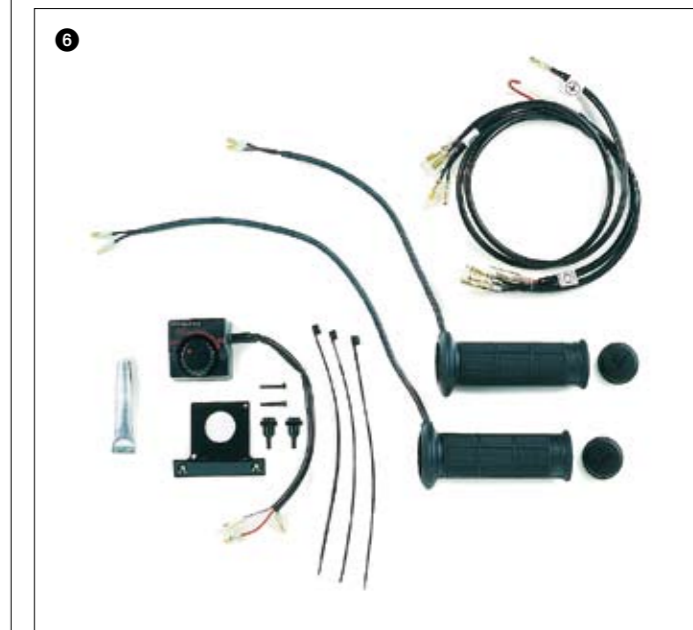

4 Sportscreen Smoked

- Polycarbonate.
- > 2008
- 34B-W0717-00-00

5 Leg Screens Smoked

- 5RU-W0720-00-00

6 Grip Heater Kit

- 5RU-W0792-00-00

400cc MAJESTY 400

400cc MAJESTY 400