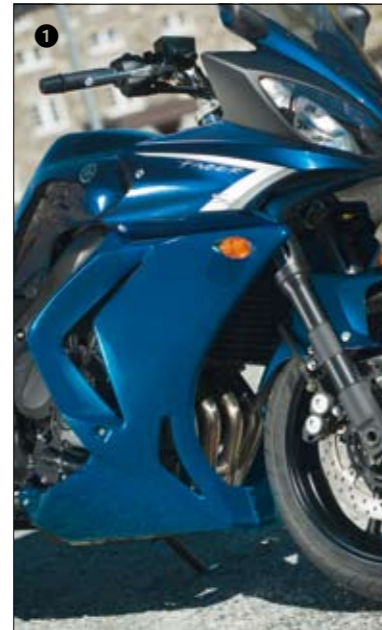

Street

FZ6 - Fazer S2

1 Full Cowling Kit TUV NORD

Tuv-approved.

Integrated designed full cowling for higher touring comfort.

LAVA RED (DRMK)
4S8-W0712-44-00
YAMAHA BLUE (DPBMC)
4S8-W0712-60-00
MIDNIGHT BLACK (SMX)
4S8-W0712-45-00
DIAMOND BLACK (DNMB)
4S8-W0712-64-00
OCEAN DEPTH (DPBMU)
4S8-W0712-63-00
POWER BLUE (BMC)
4S8-W0712-70-00
METALLIC SILVER (SM1)
4S8-W0712-65-00

2 Rear Fender

LAVA RED (DRMK)
5VX-W0706-44-00
YAMAHA BLUE (DPBMC)
5VX-W0706-60-00
MIDNIGHT BLACK (SMX)
5VX-W0706-45-00
DIAMOND BLACK (DNMB)
5VX-W0706-51-00
OCEAN DEPTH (DPBMU)
5VX-W0706-63-00
POWER BLUE (BMC)
5VX-W0706-70-00
METALLIC SILVER (SM1)
5VX-W0706-72-00

3 Touring Screen Acryl

4S8-W0710-00-00

4 Knuckle Visor

LAVA RED (DRMK)
4S8-W0748-75-00
YAMAHA BLUE (DPBMC)
4S8-W0748-74-00
MIDNIGHT BLACK (SMX)
4S8-W0748-76-00
DIAMOND BLACK (DNMB)
4S8-W0748-73-00
OCEAN DEPTH (DPBMU)
4S8-W0748-78-00
POWER BLUE (BMC)
4S8-W0748-70-00
METALLIC SILVER (SM1)
4S8-W0748-77-00

5 Grip Heater Kit

5VX-W0792-00-00

84

Street

FZ6 - Fazer S2

6 Sub Cowling TUV NORD

Tuv-approved.

LAVA RED (DRMK)
5VX-W0714-44-00
YAMAHA BLUE (DPBMC)
5VX-W0714-60-00
MIDNIGHT BLACK (SMX)
5VX-W0714-45-00
DIAMOND BLACK (DNMB)
5VX-W0714-51-00
OCEAN DEPTH (DPBMU)
5VX-W0714-63-00
POWER BLUE (BMC)
5VX-W0714-70-00
METALLIC SILVER (SM1)
5VX-W0714-72-00

7 City Tankbag

Soft tankbag with flexible bottom and easy fixation.

YME-W0750-20-00

8 46-Litre Topcase

MATT BLACK
46L-W0754-00-00

9 Backrest for 46L Topcase

BLACK
46L-W0773-00-00

10 Luggage & Topcase Carrier

(hook not included)
5VX-W0736-00-00

11 Topcase Hook & Screws

YMD-9Z835-Y0-00

12 Roller Protectors

Cannot be mounted in combination with the Sub Cowling. Solid black Nylon rollers with aluminium brackets.

SILVER
5VX-W0741-00-01
BLACK
5VX-W0741-10-01

● Spare Roller Kit

(not shown)

Kit contains one roller with bolt and bush.

5SL-W9741-00-00

13 Aluminium Radiator Cover

Fits on models up to model year 2006.

For models from model year 2007 onwards the extension kit is required.

5VX-W0740-40-00

● Radiator Cover Extension Kit

(not shown)

This extension kit is required for mounting of the Radiator Cover from model year 2007 onwards.

5VX-W0740-40-10