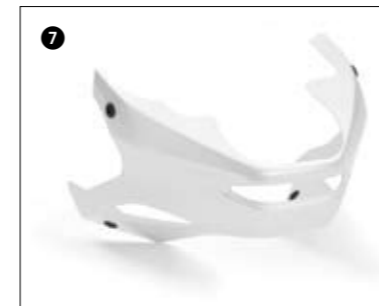

• Prevents your fuel tank from scratches from jacket zipper etc.
• Genuine Yamaha design.
• Semi-transparent design.
! Adapts to the colour of your fuel tank!
5PS-W0740-00-TP

6 Navigator Bracket

(not shown)
Suitable for mounting the Garmin Zumo or the Garmin StreetPilot 2610 onto your TDM900.
YMD-W0779-00-00