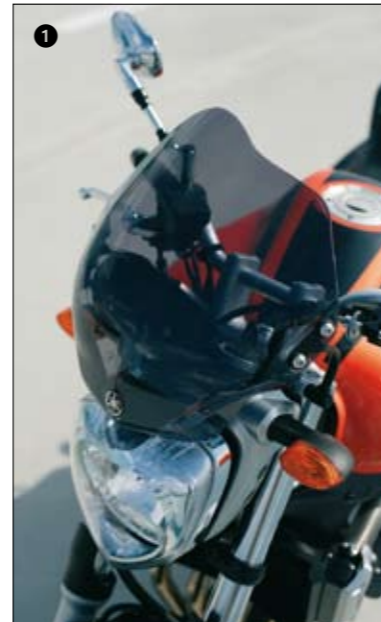

FZ6 - BECAUSE EVERY RIDER IS DIFFERENT

Our FZ6 has always been a big seller, winning a loyal audience of all kinds of riders who appreciate exhilarating all-round performance and superb build quality. Our line of accessories is built to increase the all-round character of this bike. You can find them on the following pages.

1. **1 Headlight Fairing**
   DARK SMOKE SEMI-TRANSPARENT
   5VX-W0751-00-00
   SILVER TECH (S3)
   5VX-W0751-42-00
   LAVA RED (DRMK)
   5VX-W0751-44-00
   MIDNIGHT BLACK (SMX)
   5VX-W0751-45-00
   DIAMOND BLACK (DNMB)
   5VX-W0751-51-00
   SILVER STORM (BS4)
   5VX-W0751-52-00
   ROCK SLATE (NBM4)
   5VX-W0751-61-00
   ORANGE BLAZE (VOM2)
   5VX-W0751-62-00

1. **2 Roller Protectors**
   Can be mounted in combination with the Sub Cowling. Solid black Nylon rollers with aluminium brackets.
   5VX-W0741-00-01
   with Black brackets
   5VX-W0741-10-01

1. **3 Spare Roller Kit**
   (not shown)
   Kit contains one roller with bolt and bush.
   5SL-W9741-00-00

1. **3 Main Stand Kit**
   1B3-W2711-00-00

1. **4 Seat Cover ABS**
   GALAXY BLUE (DPBML)
   5VX-W0771-41-00
   SILVER TECH (S3)
   5VX-W0771-42-00
   BLUE STONE (DNBME)
   5VX-W0771-43-00
   LAVA RED (DRMK)
   5VX-W0771-44-00
   MIDNIGHT BLACK (SMX)
   5VX-W0771-45-00
   DIAMOND BLACK (DNMB)
   5VX-W0771-51-00
   SILVER STORM (BS4)
   5VX-W0771-52-00
   YAMAHA BLUE (DPBMC)
   5VX-W0771-60-00
   ROCK SLATE (NBM4)
   5VX-W0771-61-00
   ORANGE BLAZE (VOM2)
   5VX-W0771-62-00

1. **5 Aluminium Radiator Cover**
   Plain anodised. Fits on models up to model year 2006. For models from model year 2007 onwards the extension kit is required.
   5VX-W0740-40-00

1. **● Radiator Cover Extension Kit**
   (not shown)
   This extension kit is required for mounting of the Radiator Cover from model year 2007 onwards.
   5VX-W0740-40-10