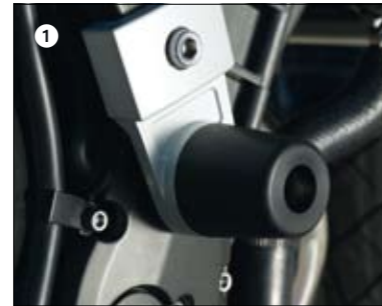

Street

FZ6 S2

1 Roller Protectors

Can be mounted in combination with the Full cowling as well as the Sub Cowling. Solid black Nylon rollers with forged aluminium brackets.

SILVER

4S8-W0741-00-00

BLACK

4S8-W0741-10-00

● Spare Roller Kit

(not shown)

Kit contains one roller with bolt and bush.

2C0-W0741-90-00

2 Aluminium Radiator Cover

Plain anodised. Fits on models up to model year 2006.

5VX-W0740-40-00

● Radiator Cover Extension Kit

(not shown)

This extension kit is required for mounting of the Radiator Cover from model year 2007 onwards.

5VX-W0740-40-10

3 Grip Heater Kit

- Continuously variable.
- Battery saving regulator.

5VX-W0792-00-00

4 City tank bag

Soft tankbag with flexible bottom and easy fixation.

YME-W0750-20-00

5 Luggage & Topcase Carrier

Maximum load limit 5kg.

(hook not included)

BLACK

5VX-W0736-00-00