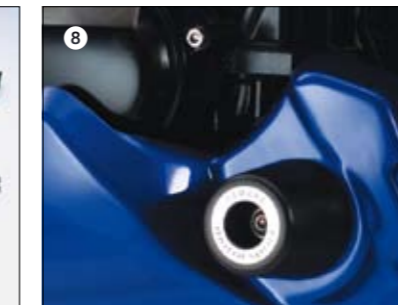

Street

fazer 600 - 1998-2003 model

1 Rear Carrier

Maximum load limit 5kg.

BLACK POWDER COATED STEEL
5DM-W0736-00-00

2 Y2K Mounting Kit

(not shown)

For model 2000 and up. For mounting rear carrier & seat cover.
5DM-W0736-20-00

3 Sports Rack Black

Maximum load limit 5kg.
5DM-W0736-30-00

4 Sub Cowling Sport TÜV NORD

Tüv-approved.

Prepared for roller protectors.

Note: Cannot be combined with the engine guards or the lower engine guards.

YAMAHA BLUE (DPBMC)

5RT-W0715-00-00

SILVER ICE (S1)

5RT-W0715-10-00

EXTREME YELLOW (RYC1)

5RT-W0715-20-00

RACING RED (VRC1)

5RT-W0715-30-00

4 High Windshield Smoke TÜV NORD

• Length: standard screen +70mm.

• Suitable for 1998-2001 spec models.

Acrylic with silk print and logo.

5DM-W0710-00-00

5 Touring Windshield Smoke

Tüv-approved.

• Suitable for units from model year 2002.

• Length: Standard screen+100mm, width:+40mm.

Acrylic with silk print and Yamaha logo.

5RT-W0710-00-00

90

91

Street

fazer 600 - 1998-2003 model

6 Flip Up Windshield TÜV NORD

Tüv-approved.

• Length: standard screen +50mm.
• Suitable for units from model year 2002.

Acrylic with silk print and Yamaha logo.

Smoke
5RT-W0710-10-00

7 Sports Touring Windshield TÜV NORD

(not shown)

Tüv-approved.

• Length: standard screen +100mm.
• Suitable for units from model year 2002.

SMOKE
5RT-W0710-51-00

7 Lower Engine Guard Set

Note: cannot be combined with the sub-cowling.

5RT-W0741-00-00

8 Roller Protector Kit

Can also be mounted with the sub-cowling sport.

Solid Nylon with blue anodized bracket.

5RT-W0741-20-00

9 Spare Roller Kit

(not shown)

Kit contains one roller with bolt and bush.

5RT-W9741-00-00

9 Grip Heater Kit

• Continuously variable.

• Battery saving regulator.

5DM-W0792-00-00