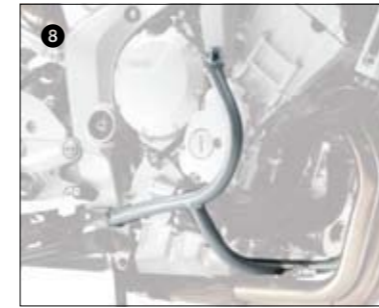

1 Sub Cowling ABS TUV NORD TUV approved

Note: cannot be combined with the engine guards.

GALAXY BLUE (DPBML)
5VX-W0714-41-00
SILVER TECH (S3)
5VX-W0714-42-00
BLUE STONE (DNBME)
5VX-W0714-43-00
LAVA RED (DRMK)
5VX-W0714-44-00
DIAMOND BLACK (DNMB)
5VX-W0714-51-00
SILVER STORM (BS4)
5VX-W0714-52-00
YAMAHA BLUE (DPBMC)
5VX-W0714-60-00
ROCK SLATE (NBM4)
5VX-W0714-61-00

2 High Screen

Length: standard screen + 90mm.

CLEAR
5VX-28381-20-00

3 City Tankbag

Soft tankbag with flexible bottom and easy fixation.

YME-W0750-20-00

4 Luggage & Topcase Carrier

Maximum load limit 5kg.

5VX-W0736-00-00

5 46-Litre Topcase MATT BLACK

46L-W0754-00-00

6 Backrest for 46L Topcase

46L-W0773-00-00

7 Topcase Hook & Screws (not shown)

Topcase hooks & screws are included in the 44-litre topcase. Set is required to mount the topcase to the luggage carrier. (hook not included)
YMD-9Z835-Y0-00

7 Rear Fender ABS

Painted ABS fender with integrated chain guard.

GALAXY BLUE (DPBML)
5VX-W0706-41-00
SILVER TECH (S3)
5VX-W0706-42-00
BLUE STONE (DNBME)
5VX-W0706-43-00
LAVA RED (DRMK)
5VX-W0706-44-00
DIAMOND BLACK (DNMB)
5VX-W0706-51-00
SILVER STORM (BS4)
5VX-W0706-52-00
YAMAHA BLUE (DPBMC)
5VX-W0706-60-00
ROCK SLATE (NBM4)
5VX-W0706-61-00

8 Engine Guards

Note: cannot be combined with the sub cowling.

SILVER
5VX-W0741-30-00
BLACK
5VX-W0741-40-00

9 Grip Heater Kit

- Continuously variable.
- Battery saving regulator.

5VX-W0792-00-00

10 Roller Protectors

Can be mounted in combination with the Sub Cowling.

Solid black Nylon rollers with aluminium brackets.
5VX-W0741-00-01 with Black brackets.
5VX-W0741-10-01

11 Spare Roller Kit

(not shown)

Kit contains one roller with bolt and bush.

5SL-W9741-00-00

11 Seat Cover

GALAXY BLUE (DPBML)
5VX-W0771-41-00
SILVER TECH (S3)
5VX-W0771-42-00
BLUE STONE (DNBME)
5VX-W0771-43-00
LAVA RED (DRMK)
5VX-W0771-44-00
DIAMOND BLACK (DNMB)
5VX-W0771-51-00
SILVER STORM (BS4)
5VX-W0771-52-00

YAMAHA BLUE (DPBMC)

5VX-W0771-60-00
ROCK SLATE (NBM4)
5VX-W0771-61-00

12 Aluminium Radiator Cover

Plain anodised. Fits on models up to model year 2006. For models from model year 2007 onwards the extension kit is required.

5VX-W0740-40-00

13 Radiator Cover Extension Kit

(not shown)

This extension kit is required for mounting of the Radiator Cover from model year 2007 onwards.

5VX-W0740-40-10

13 Resin Tank Pad

- Prevents your fuel tank from scratches from jacket zipper etc.
- Genuine Yamaha design.
- Semi-transparent design.

! Adapts to the colour of your fuel tank!

FAZER LOGO < 2006
5VX-W0740-00-TP

14 Resin Tank Pad

6-Piece design for easy application.
FAZER LOGO > 2006
3C3-W0740-00-TP

15 Resin Tank Pad

6-Piece design for easy application.
FZ6
5VX-W0740-10-TP