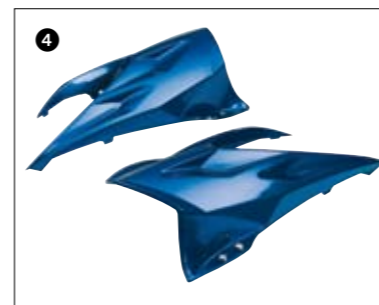

Street

FZ6 - Fazer S2

1 Full Cowling Kit TUV NORD

Tuv-approved.

Integrated designed full cowling for higher touring comfort.

LAVA RED (DRMK)
4S8-W0712-44-00
YAMAHA BLUE (DPBMC)
4S8-W0712-60-00
MIDNIGHT BLACK (SMX)
4S8-W0712-45-00
DIAMOND BLACK (DNMB)
4S8-W0712-64-00
OCEAN DEPTH (DPBMU)
4S8-W0712-63-00
POWER BLUE (BMC)
4S8-W0712-70-00
METALLIC SILVER (SM1)
4S8-W0712-65-00

2 Rear Fender

LAVA RED (DRMK)
5VX-W0706-44-00
YAMAHA BLUE (DPBMC)
5VX-W0706-60-00
MIDNIGHT BLACK (SMX)
5VX-W0706-45-00
DIAMOND BLACK (DNMB)
5VX-W0706-51-00
OCEAN DEPTH (DPBMU)
5VX-W0706-63-00
POWER BLUE (BMC)
5VX-W0706-70-00
METALLIC SILVER (SM1)
5VX-W0706-72-00

3 Touring Screen Acryl

4S8-W0710-00-00

4 Knuckle Visor

LAVA RED (DRMK)
4S8-W0748-75-00
YAMAHA BLUE (DPBMC)
4S8-W0748-74-00
MIDNIGHT BLACK (SMX)
4S8-W0748-76-00
DIAMOND BLACK (DNMB)
4S8-W0748-73-00
OCEAN DEPTH (DPBMU)
4S8-W0748-78-00
POWER BLUE (BMC)
4S8-W0748-70-00
METALLIC SILVER (SM1)
4S8-W0748-77-00

5 Grip Heater Kit

5VX-W0792-00-00

84

Street

FZ6 - Fazer S2

6 Sub Cowling TUV NORD

Tuv-approved.

LAVA RED (DRMK)
5VX-W0714-44-00
YAMAHA BLUE (DPBMC)
5VX-W0714-60-00
MIDNIGHT BLACK (SMX)
5VX-W0714-45-00
DIAMOND BLACK (DNMB)
5VX-W0714-51-00
OCEAN DEPTH (DPBMU)
5VX-W0714-63-00
POWER BLUE (BMC)
5VX-W0714-70-00
METALLIC SILVER (SM1)
5VX-W0714-72-00

7 City Tankbag

Soft tankbag with flexible bottom and easy fixation.

YME-W0750-20-00

8 46-Litre Topcase

MATT BLACK
46L-W0754-00-00

9 Backrest for 46L Topcase

BLACK
46L-W0773-00-00

10 Luggage & Topcase Carrier

(hook not included)
5VX-W0736-00-00

11 Topcase Hook & Screws

YMD-9Z835-Y0-00

12 Roller Protectors

Cannot be mounted in combination with the Sub Cowling. Solid black Nylon rollers with aluminium brackets.

SILVER
5VX-W0741-00-01
BLACK
5VX-W0741-10-01

● Spare Roller Kit

(not shown)

Kit contains one roller with bolt and bush.

5SL-W9741-00-00

13 Aluminium Radiator Cover

Fits on models up to model year 2006.

For models from model year 2007 onwards the extension kit is required.

5VX-W0740-40-00

● Radiator Cover Extension Kit

(not shown)

This extension kit is required for mounting of the Radiator Cover from model year 2007 onwards.

5VX-W0740-40-10