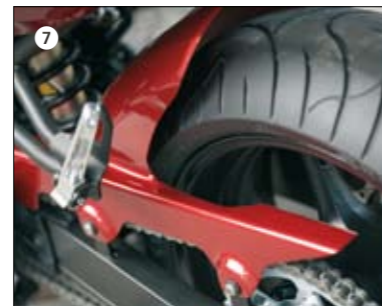

1 Sub Cowling ABS TUV NORD TUV approved

Note: cannot be combined with the engine guards.

GALAXY BLUE (DPBML)
5VX-W0714-41-00
SILVER TECH (S3)
5VX-W0714-42-00
BLUE STONE (DNBME)
5VX-W0714-43-00
LAVA RED (DRMK)
5VX-W0714-44-00
DIAMOND BLACK (DNMB)
5VX-W0714-51-00
SILVER STORM (BS4)
5VX-W0714-52-00
YAMAHA BLUE (DPBMC)
5VX-W0714-60-00
ROCK SLATE (NBM4)
5VX-W0714-61-00

2 High Screen

Length: standard screen + 90mm.

CLEAR
5VX-28381-20-00

3 City Tankbag

Soft tankbag with flexible bottom and easy fixation.

YME-W0750-20-00

4 Luggage & Topcase Carrier

Maximum load limit 5kg.

5VX-W0736-00-00

5 46-Litre Topcase MATT BLACK

46L-W0754-00-00

6 Backrest for 46L Topcase

46L-W0773-00-00

7 Topcase Hook & Screws (not shown)

Topcase hooks & screws are included in the 44-litre topcase. Set is required to mount the topcase to the luggage carrier. (hook not included)
YMD-9Z835-Y0-00

7 Rear Fender ABS

Painted ABS fender with integrated chain guard.

GALAXY BLUE (DPBML)
5VX-W0706-41-00
SILVER TECH (S3)
5VX-W0706-42-00
BLUE STONE (DNBME)
5VX-W0706-43-00
LAVA RED (DRMK)
5VX-W0706-44-00
DIAMOND BLACK (DNMB)
5VX-W0706-51-00
SILVER STORM (BS4)
5VX-W0706-52-00
YAMAHA BLUE (DPBMC)
5VX-W0706-60-00
ROCK SLATE (NBM4)
5VX-W0706-61-00

8 Engine Guards

Note: cannot be combined with the sub cowling.

SILVER
5VX-W0741-30-00
BLACK
5VX-W0741-40-00

9 Grip Heater Kit

- Continuously variable.
- Battery saving regulator.

5VX-W0792-00-00

10 Roller Protectors

Can be mounted in combination with the Sub Cowling.

Solid black Nylon rollers with aluminium brackets.
5VX-W0741-00-01 with Black brackets.
5VX-W0741-10-01

11 Spare Roller Kit

(not shown)

Kit contains one roller with bolt and bush.

5SL-W9741-00-00

11 Seat Cover

GALAXY BLUE (DPBML)
5VX-W0771-41-00
SILVER TECH (S3)
5VX-W0771-42-00
BLUE STONE (DNBME)
5VX-W0771-43-00
LAVA RED (DRMK)
5VX-W0771-44-00
DIAMOND BLACK (DNMB)
5VX-W0771-51-00
SILVER STORM (BS4)
5VX-W0771-52-00

YAMAHA BLUE (DPBMC)

5VX-W0771-60-00
ROCK SLATE (NBM4)
5VX-W0771-61-00

12 Aluminium Radiator Cover

Plain anodised. Fits on models up to model year 2006. For models from model year 2007 onwards the extension kit is required.

5VX-W0740-40-00

13 Radiator Cover Extension Kit

(not shown)

This extension kit is required for mounting of the Radiator Cover from model year 2007 onwards.

5VX-W0740-40-10

13 Resin Tank Pad

- Prevents your fuel tank from scratches from jacket zipper etc.
- Genuine Yamaha design.
- Semi-transparent design.

! Adapts to the colour of your fuel tank!

FAZER LOGO < 2006
5VX-W0740-00-TP

14 Resin Tank Pad

6-Piece design for easy application.
FAZER LOGO > 2006
3C3-W0740-00-TP

15 Resin Tank Pad

6-Piece design for easy application.
FZ6
5VX-W0740-10-TP