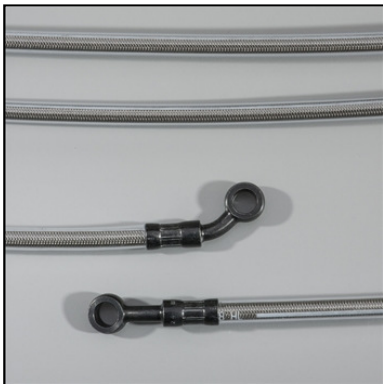

1TP-F33A0-V0-00

XV950 LOWERING KIT

CHF 698.00

**TOURING HANDLE BAR**

1TP-F61B0-V0-00 XV950 TOURING HANDLEBARS BLACK **CHF 149.00**

**STEEL BRAIDED CLUTCH, THROTTLE & BRAKE LINES**

1TP-F63A0-V0-00 XV950 CLUTCH CABLE SS **CHF 89.00**

1TP-F63B0-V0-00 XV950 THROTTLE CABLES SS **CHF 119.00**

D1055-YA255-H2 XV950 BREMSL.STAHLFL. 14- CHF 159.00

D1055-YA255-4 XV950 BREMSL.STAHLFL. 14- CHF 334.00

1TP-F63A0-T0-00 XV950 CLUTCH CABLE SS XL **CHF 89.00**