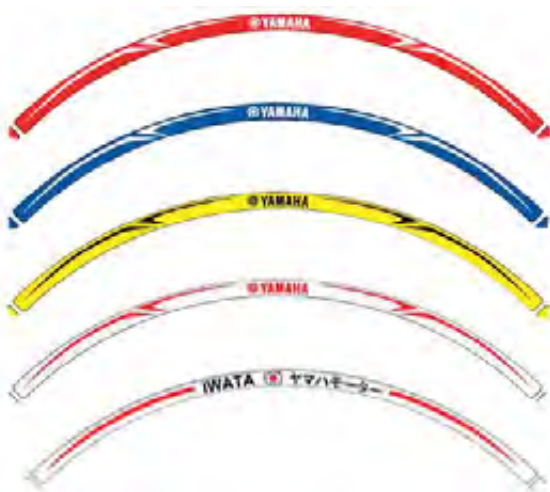

YME-W0789-10-00

CHROME

CHF 63.–

YZF-R125 RIM STICKER 1 WHEEL

YME-W0790-RS-BL

BLUE

YME-W0790-RS-IW

IWATA