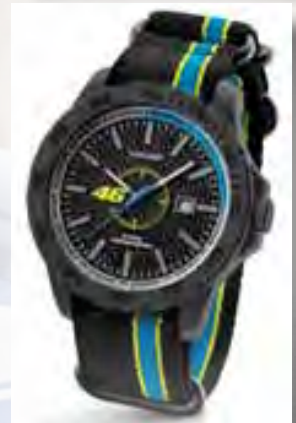

VR46 WATCH TW STEEL BLUE&STRIPE

N15-JW002-B4-40
Diameter: 40 mm
TW-STEEL Code: VR9

CHF 149.–

Availability: end November 2014