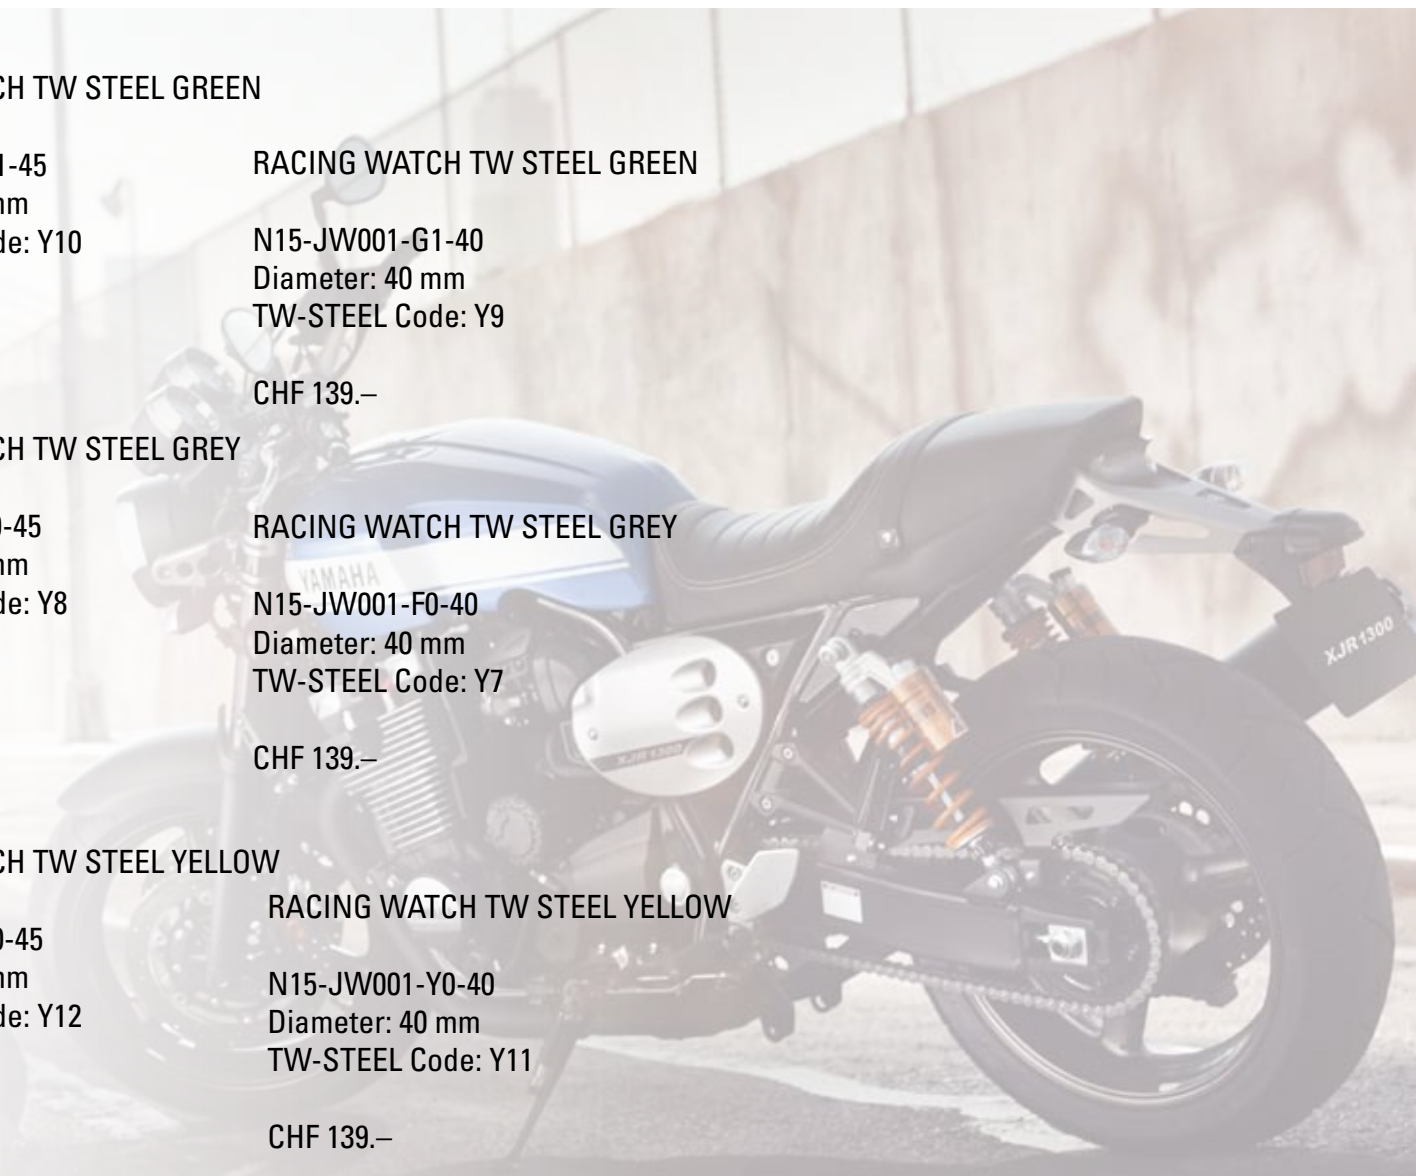

VR46 WATCH TW STEEL BLUE&STRIPE

RACING WATCH TW STEEL YELLOW

N15-JW001-Y0-40
Diameter: 40 mm
TW-STEEL Code: Y11
CHF 139.–